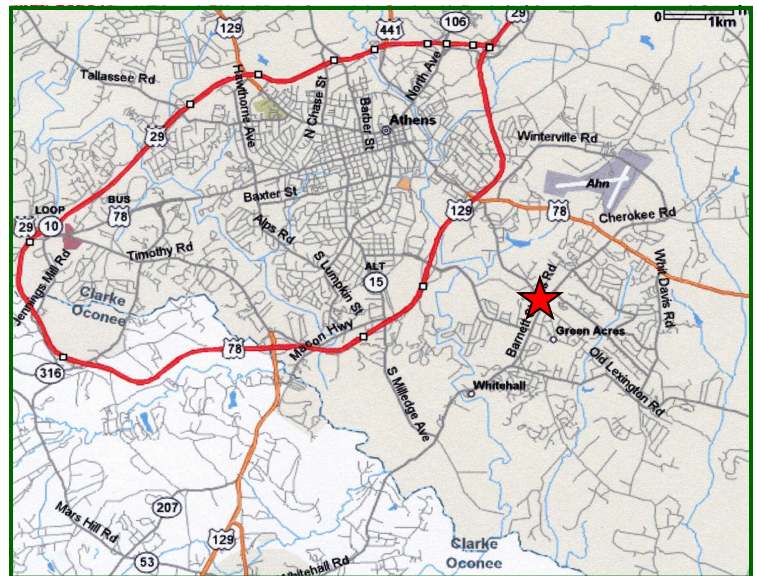

GEORGETOWN SQUARE

1860 Barnett Shoals Road
Athens-Clarke County, Georgia 30605

OVERVIEW

Georgetown Square is located at the major East Athens Intersection of Barnett Shoals and Gaines School Road.

AVAILABLE SPACES

- ◆ Spaces available from 1,620 square feet to 2,400 square feet
- ◆ *Restaurant, Office, or Retail*

TRAFFIC COUNTS

- ◆ 17,100 VPD Gaines School
- ◆ 21,980 VPD Barnett Shoals Road

CO-TENANTS

Leasing and Management :

F.M. Bishop Company 770.272.9880

DEMOGRAPHICS

	<u>2 mi.</u>	<u>3 mi.</u>	<u>4 mi.</u>
Population	24,119	53,068	77,429
Avg. HH Income	\$56,757	\$57,114	\$58,621

AVAILABLE SPACES:

Suite 410 - 1,620 S.F.
 Suite 504 - 2,400 S.F.